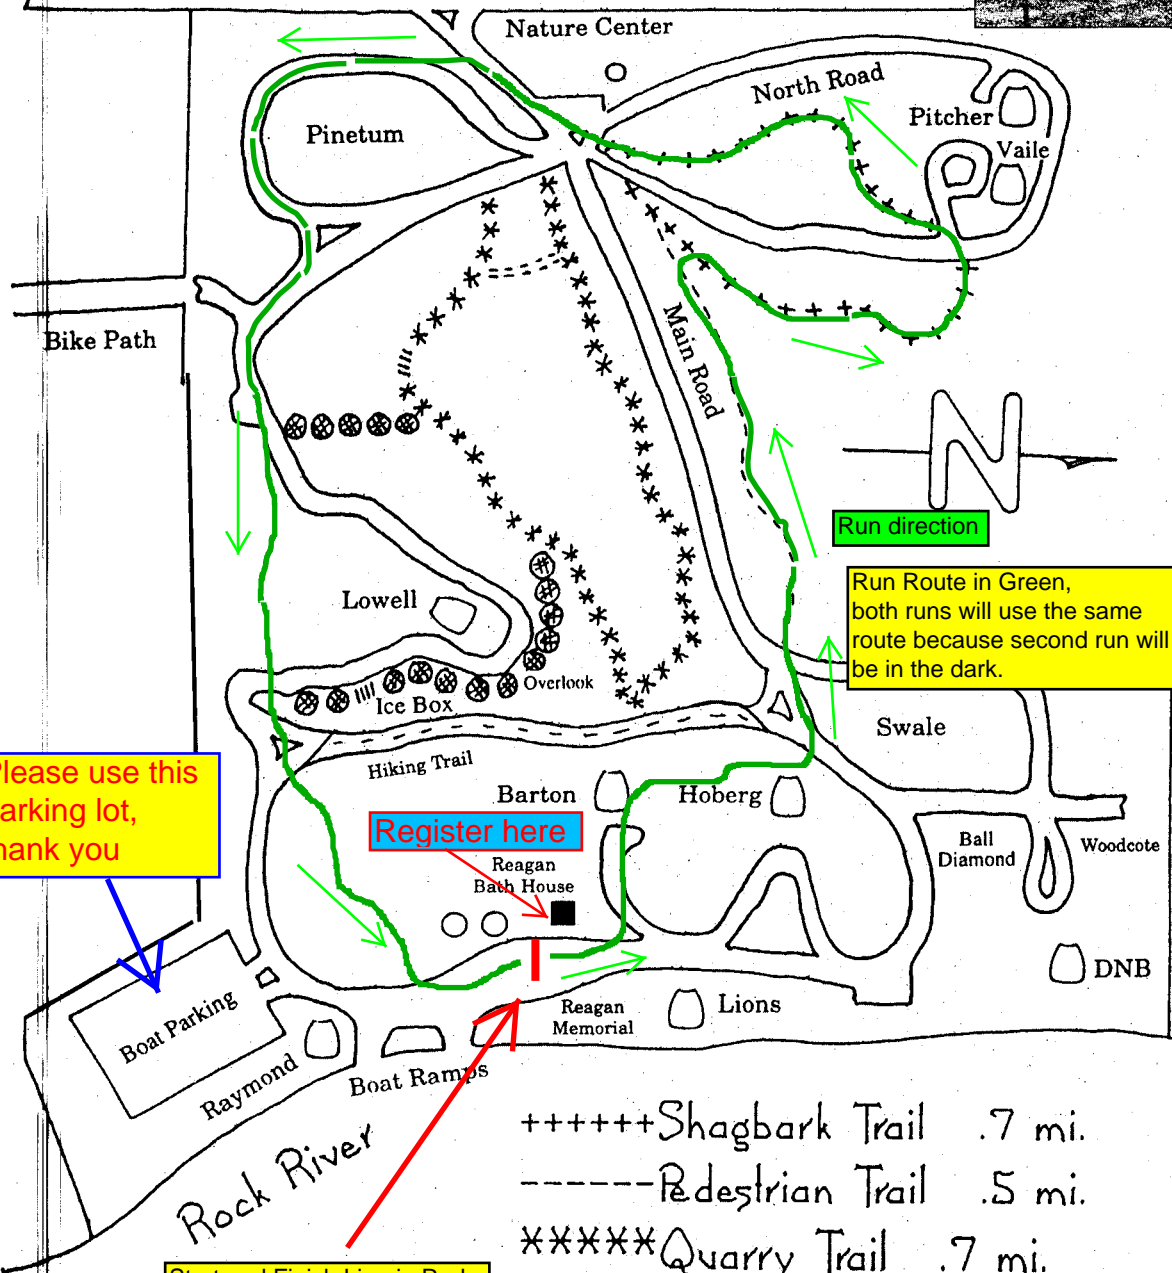

Lowell Park

Lowell Park Road

Run direction

Run Route in Green, both runs will use the same route because second run will be in the dark.

Please use this parking lot, thank you

Register here

Start and Finish Line in Red

- +++++ Shagbark Trail .7 mi.
- Pedestrian Trail .5 mi.
- ***** Quarry Trail .7 mi.
- ===== Shortcut Trail .4 mi.
- ##### Bee Tree Trail .8 mi.